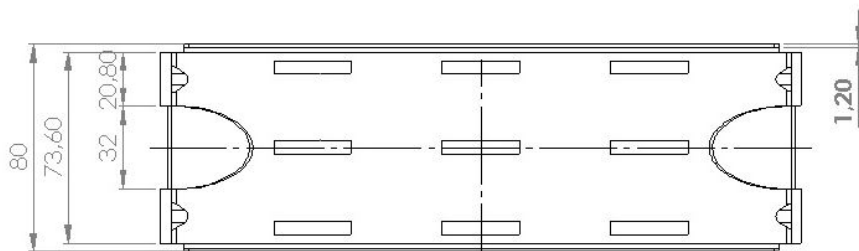

PRODUCT SHEET

Description:

Power Plug Tray f/Forro & Jive,83,2x250,9x74,4mm,Steel,Black , Inner Measurements:
82x240x65mm (H/L/W), Incl. 3, Pieces of Velcro Tape

Item number:

25.20.344-1

Units	Box	Carton	HS Code	Barcode
Pcs.	1	14	8302420090	 5704866499774