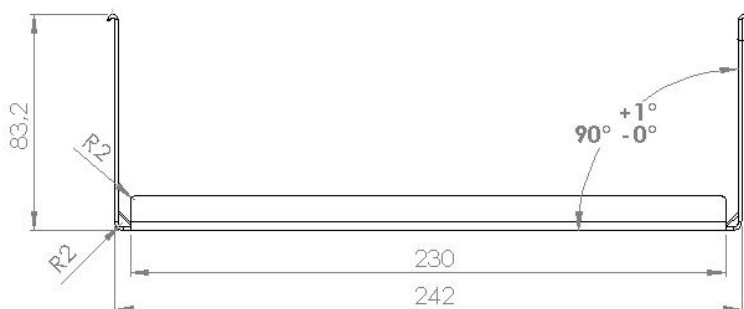

PRODUCT SHEET

Description:

Power Plug Tray f/Forro & Jive,83,2x250,9x74,4mm,Steel,Black , Inner Measurements:
82x240x65mm (H/L/W), Incl. 3, Pieces of Velcro Tape

Item number:

25.20.344-1

Units	Box	Carton	HS Code	Barcode
Pcs.	1	14	8302420090	 5704866499774